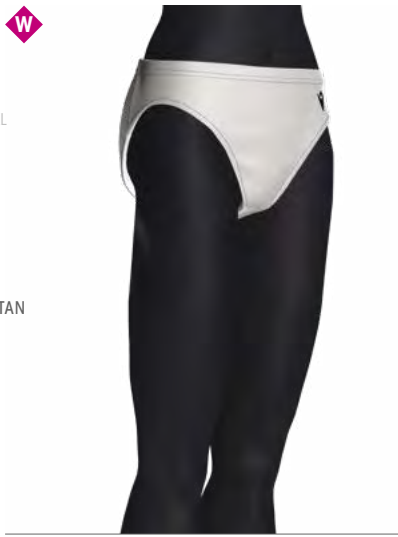

Miley Custom

Brief

SR M | L | XL | **XXL** | 3XL | 4XL | 5XL

JR 4XS | 3XS | **XXS** | **XS** | S

BODYTEX : 92% POLYESTER - 8% ELASTAN

 98700659

Dexif Custom

NEW