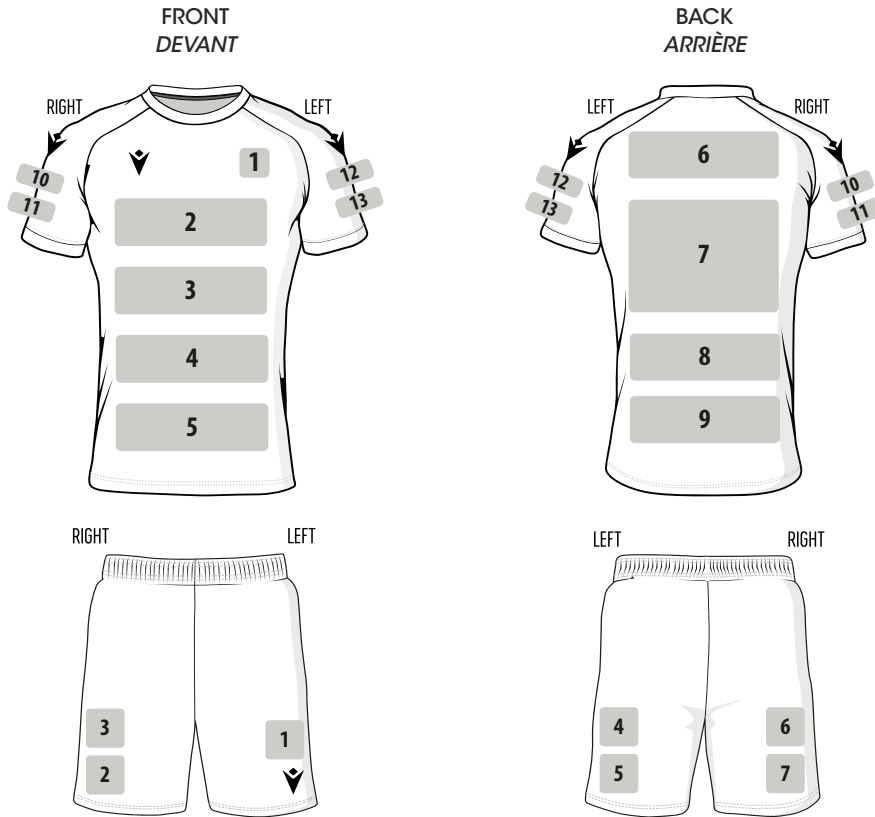

LOGO POSITIONING

POSITIONNEMENT DES LOGOS

CENTURY
0123456789

CENTURY outline
0123456789

BIRCH
0123456789

BIRCH outline
0123456789

MACHINE
0123456789

MACHINE outline
0123456789

ATHLETIC
0123456789

ATHLETIC outline
0123456789

LIBEL
0123456789

LIBEL outline
0123456789

BARÇA
0123456789

AGENCY
0123456789

AGENCY outline
0123456789

INFORMATION / INFORMATIONS

- Colours and sizes of numbers available on request
- Numbers only available on sublimated products
- Couleurs et tailles des numéros sur demande
- Numéros applicables seulement avec les produits sublimatiques

CUSTOM DESIGN OPTIONS

PERSONNALISATIONS SUR MESURE / LAVORATION CUSTOM

SUBLIMATED / SUBLIMATIQUE

OPEN DESIGN DESSIN LIBRE

Choose your colours from:
Macron Standard Colours or "Pantone C" colours

Choisis ta couleur parmi:
Macron Standard Colours | "Pantone C" Colour Reference

FIXED DESIGN DESSIN PREDEFINI

Choose your design template from those on page 80
Possible to add numbers in a Macron font as well as up to 6 logos.

Choisis ton graphisme parmi ceux à la p. 80
Possibilité d'insérer des numéros avec la police Macron et d'ajouter jusqu'à 6 logos.

*Bright colours, not fluo colors / Couleurs brillantes, pas couleurs fluo

CUT & SEW